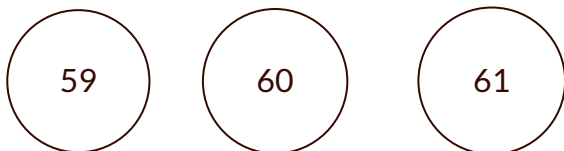

Ring Size Guide

1. Print this page.
2. Take one of your rings and move it from circle to circle, until you find the circle which fits the inner size of your ring.
3. The ring size is printed within the circle.

Standard ring size

US Size (the sizes on the website)	EU Size
4	47
4.5	48
5	49
5.25	50
5.5	51
6	52
6.25	53
7	54
7.25	55
7.5	56
8	57
8.25	58
8.5	59
9	60
9.25	61
9.5	62
10.25	63
10.5	64
11	65
11.5	66
12	67