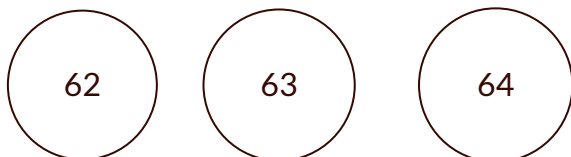

Ring Size Guide

1. Print this page.
2. Take one of your rings and move it from circle to circle, until you find the circle which fits the inner size of your ring.
3. The ring size is printed within the circle.

Standard ring size

US Size (the sizes on the website)	EU Size
4	47
4.5	48
5	49
5.25	50
5.5	51
6	52
6.25	53
7	54
7.25	55
7.5	56
8	57
8.25	58
8.5	59
9	60
9.25	61
9.5	62
10.25	63
10.5	64
11	65
11.5	66
12	67