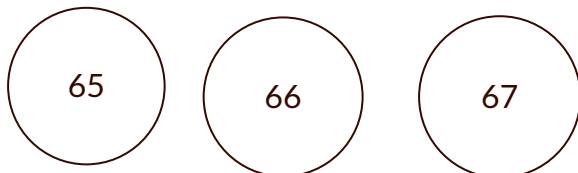

Ring Size Guide

1. Print this page.
2. Take one of your rings and move it from circle to circle, until you find the circle which fits the inner size of your ring.
3. The ring size is printed within the circle.

Standard ring size

US Size (the sizes on the website)	EU Size
4	47
4.5	48
5	49
5.25	50
5.5	51
6	52
6.25	53
7	54
7.25	55
7.5	56
8	57
8.25	58
8.5	59
9	60
9.25	61
9.5	62
10.25	63
10.5	64
11	65
11.5	66
12	67