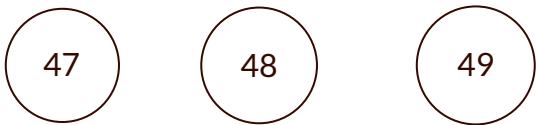

Ring Size Guide

1. Print this page.
2. Take one of your rings and move it from circle to circle, until you find the circle which fits the inner size of your ring.
3. The ring size is printed within the circle.

Standard ring size

US Size (the sizes on the website)	EU Size
4	47
4.5	48
5	49
5.25	50
5.5	51
6	52
6.25	53
7	54
7.25	55
7.5	56
8	57
8.25	58
8.5	59
9	60
9.25	61
9.5	62
10.25	63
10.5	64
11	65
11.5	66
12	67